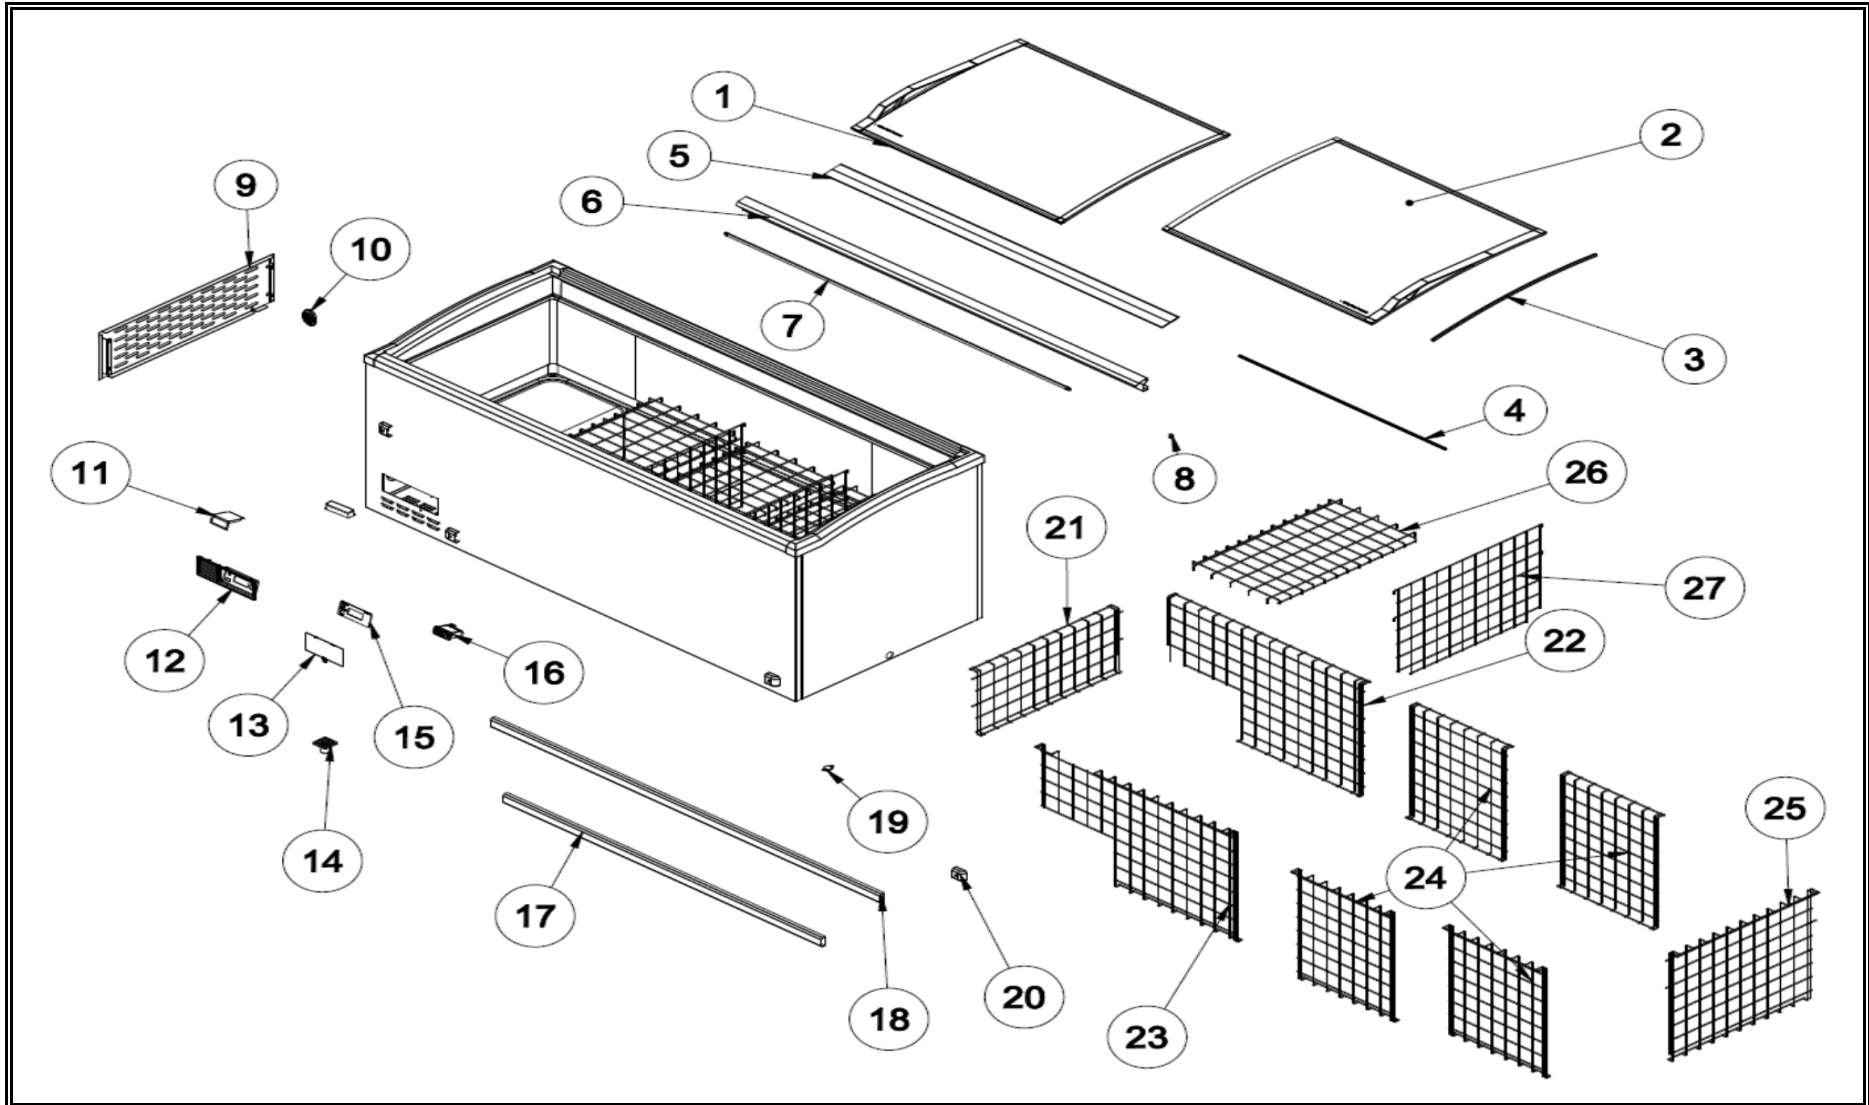

CombiSteel

7072.0110

R290

V1.0

Onderdelen informatie
Erzatzteil information
Spare part information
Information de pièces

CombiSteel

7072.0110

Onderdelenlijst 7072.0110

POS:	Art.No.:	Omschrijving:	Aantal:
1		BOTTOM GLASS	
2		TOP GLASS	
3		GLASS GASKET	
4		SLIP GASKET	
5		PRICE LABEL PROFILE	
6		LED MOUNTING SHEET	
7	CS9338.4242	LED	
8		LED HOLDER	
9		SIDE SHUTTER	
10		PROBE COVER	
11		THERMOSTAT SHEET	
12		CONTROL PANEL	
13		CONTROL PANEL COVER	
14		FEET	
15		CONTROL PANEL LABEL	
16	CS9338.4200	THERMOSTAT	
17		BUMPER SHORT	
18		BUMPER TALL	
19		DRAIN COVER	
20	CS9338.4212	BUMPER FINISH	
21		WIRE SHELF LEFT	
22		WIRE SHELF BACK	
23		WIRE SHELF FRONT	
24		WIRE SHELF WALL	
25		WIRE SHELF RIGHT	
26		SHELF	
27		SEPERATOR	
28	CS9338.4220	COMPRESSOR	
29		PROPELLER	
30	CS9338.4206	FAN MOTOR	
31		FAN FOOT	
32		HOOD SHEET	
33		FRONT HOOD SHEET	
34	CS9338.4222	CONDENSER	
35	CS9338.4208	DRYER	
36	CS9338.4275	SOLENOID VALVE	
37		EVAPORATION CAP	
38		HEAT EXCHANGER	
39	CS9338.4208	DRIVER	
40		HOT GAZ TUBE	
41		CHASSIS	