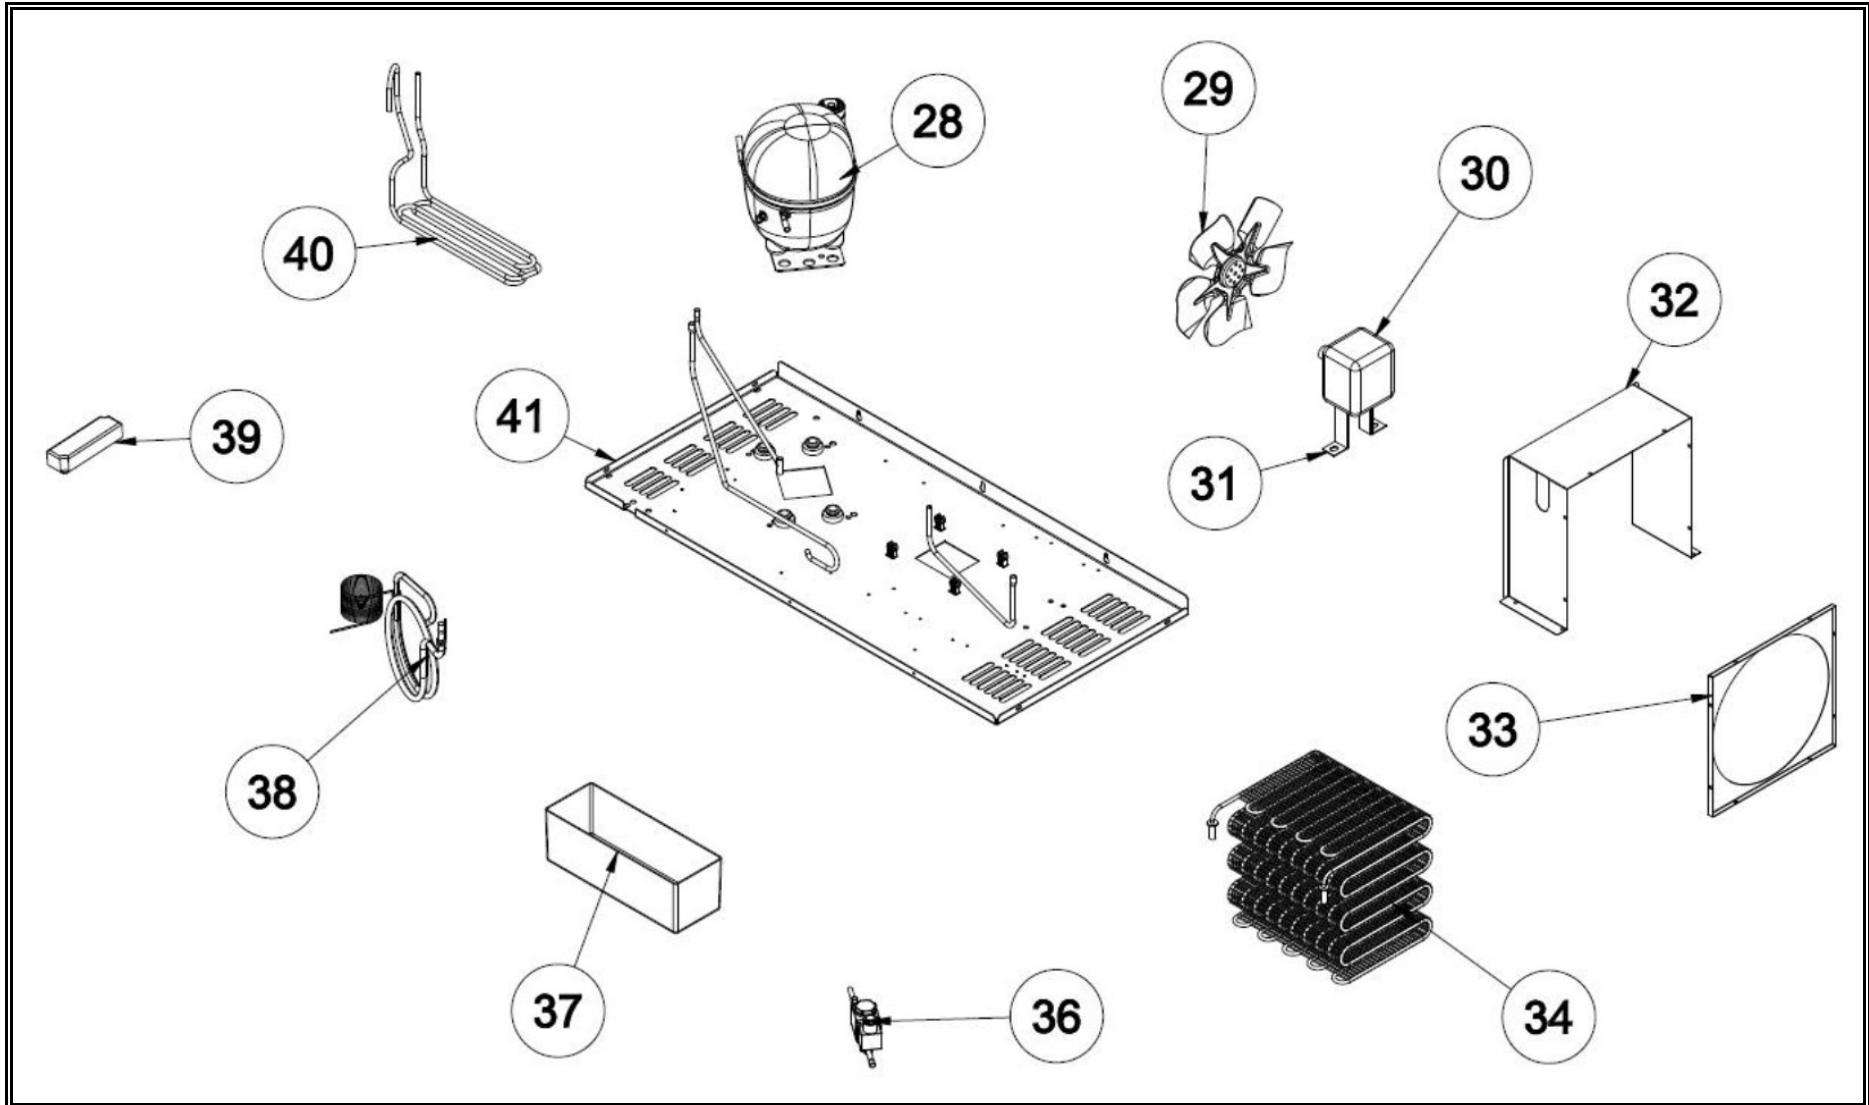

CombiSteel

7072.0110

R290

V1.0

Onderdelen informatie
Erzatzteil information
Spare part information
Information de pièces

CombiSteel

7072.0110

Onderdelenlijst 7072.0110

POS:	Art.No.:	Omschrijving:	Aantal:
1		BOTTOM GLASS	
2		TOP GLASS	
3		GLASS GASKET	
4		SLIP GASKET	
5		PRICE LABEL PROFILE	
6		LED MOUNTING SHEET	
7	CS9338.4242	LED	
8		LED HOLDER	
9		SIDE SHUTTER	
10		PROBE COVER	
11		THERMOSTAT SHEET	
12		CONTROL PANEL	
13		CONTROL PANEL COVER	
14		FEET	
15		CONTROL PANEL LABEL	
16	CS9338.4200	THERMOSTAT	
17		BUMPER SHORT	
18		BUMPER TALL	
19		DRAIN COVER	
20	CS9338.4212	BUMPER FINISH	
21		WIRE SHELF LEFT	
22		WIRE SHELF BACK	
23		WIRE SHELF FRONT	
24		WIRE SHELF WALL	
25		WIRE SHELF RIGHT	
26		SHELF	
27		SEPERATOR	
28	CS9338.4220	COMPRESSOR	
29		PROPELLER	
30	CS9338.4206	FAN MOTOR	
31		FAN FOOT	
32		HOOD SHEET	
33		FRONT HOOD SHEET	
34	CS9338.4222	CONDENSER	
35	CS9338.4208	DRYER	
36	CS9338.4275	SOLENOID VALVE	
37		EVAPORATION CAP	
38		HEAT EXCHANGER	
39	CS9338.4208	DRIVER	
40		HOT GAZ TUBE	
41		CHASSIS	