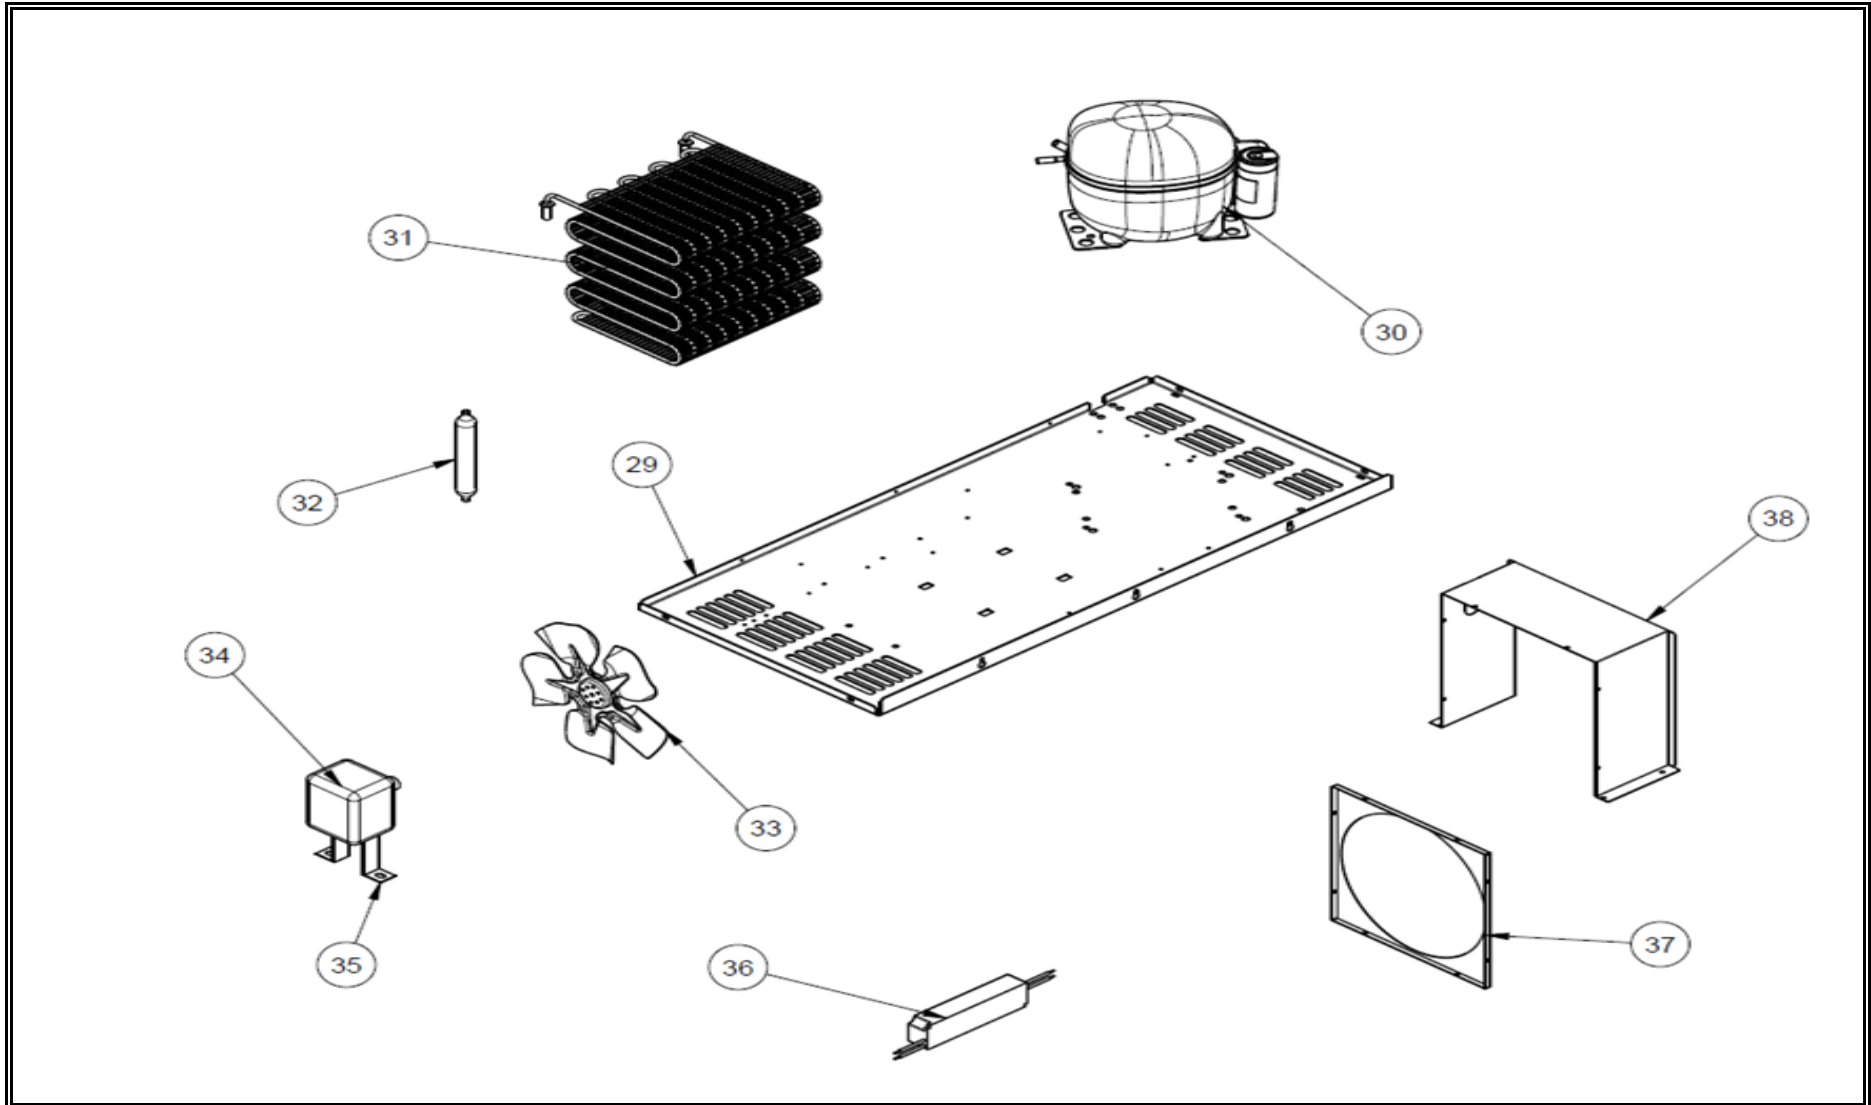

7072.0045

Onderdelen informatie
Erzatzteil information
Spare part information
Information de pièces

POS:	Art.No.:	Omschrijving:	Aantal:
1		SIDE SHUTTER	
2		THERMOSTAT SHEET	
3		CONTROL PANEL	
4	CS9338.4200	THERMOSTAT	
5	CS9338.4210	ON-OFF SWITCH	
6		CONTROL PANEL COVER	
7		CONTROL PANEL LABEL	
8		PROBE COVER	
9		WHEEL BRAKE	
10	CS9338.4212	BUMPER FINISH	
11		WHEEL WITHOUT BRAKE	
12	CS9338.4218	ADJUSTABLE FEET	
13		BUMPER	
14		WIRE SHELF LEFT	
15		WIRE SHELF FRONT	
16		WIRE SHELF BACK	
17		WIRE SHELF WALL	
18		SEPERATOR	
19		WIRE SHELF RIGHT	
20		SHELF	
21		SLIP GASKET	
22		GLASS GASKET	
23		LED HOLDER	
24		LED MOUNTING SHEET	
25	CS9338.4240	PRICE LABEL PROFILE	
26		BOTTOM GLASS	
27	CS9338.4248	TOP GLASS	
28	CS9338.4264	LED	
29		CHASSIS	
30	CS9338.4220	COMPRESSOR	
31	CS9338.4222	CONDENSER	
32	CS9338.4208	DRAYER	
33		PROPELLER	
34		FAN MOTOR	
35		FAN FOOT	
36	CS9338.4208	DRIVER	
37		FRONT HOOD SHEET	
38		HOOD SHEET	