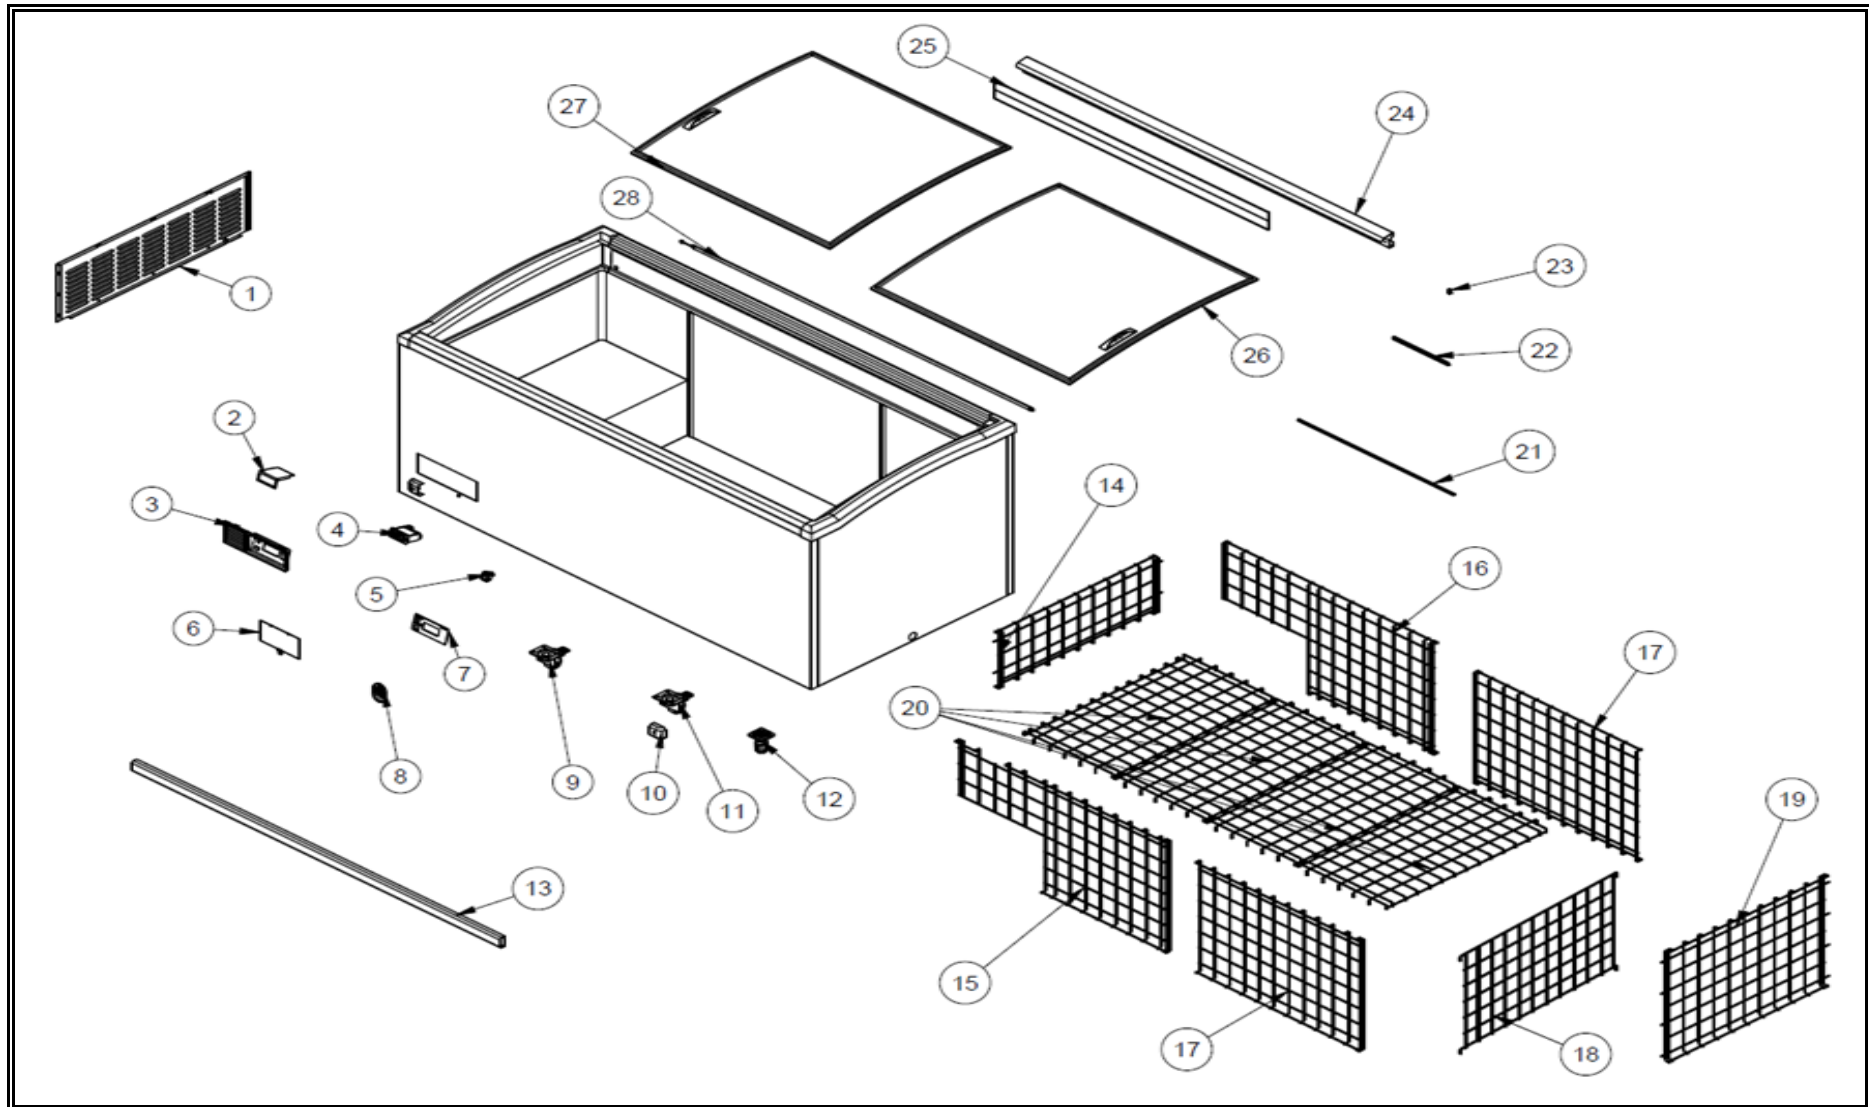

7072.0045

Onderdelen informatie
Erzatzteil information
Spare part information
Information de pièces

POS:	Art.No.:	Omschrijving:	Aantal:
1		SIDE SHUTTER	
2		THERMOSTAT SHEET	
3		CONTROL PANEL	
4	CS9338.4200	THERMOSTAT	
5	CS9338.4210	ON-OFF SWITCH	
6		CONTROL PANEL COVER	
7		CONTROL PANEL LABEL	
8		PROBE COVER	
9		WHEEL BRAKE	
10	CS9338.4212	BUMPER FINISH	
11		WHEEL WITHOUT BRAKE	
12	CS9338.4218	ADJUSTABLE FEET	
13		BUMPER	
14		WIRE SHELF LEFT	
15		WIRE SHELF FRONT	
16		WIRE SHELF BACK	
17		WIRE SHELF WALL	
18		SEPERATOR	
19		WIRE SHELF RIGHT	
20		SHELF	
21		SLIP GASKET	
22		GLASS GASKET	
23		LED HOLDER	
24		LED MOUNTING SHEET	
25	CS9338.4240	PRICE LABEL PROFILE	
26		BOTTOM GLASS	
27	CS9338.4248	TOP GLASS	
28	CS9338.4264	LED	
29		CHASSIS	
30	CS9338.4220	COMPRESSOR	
31	CS9338.4222	CONDENSER	
32	CS9338.4208	DRAYER	
33		PROPELLER	
34		FAN MOTOR	
35		FAN FOOT	
36	CS9338.4208	DRIVER	
37		FRONT HOOD SHEET	
38		HOOD SHEET	