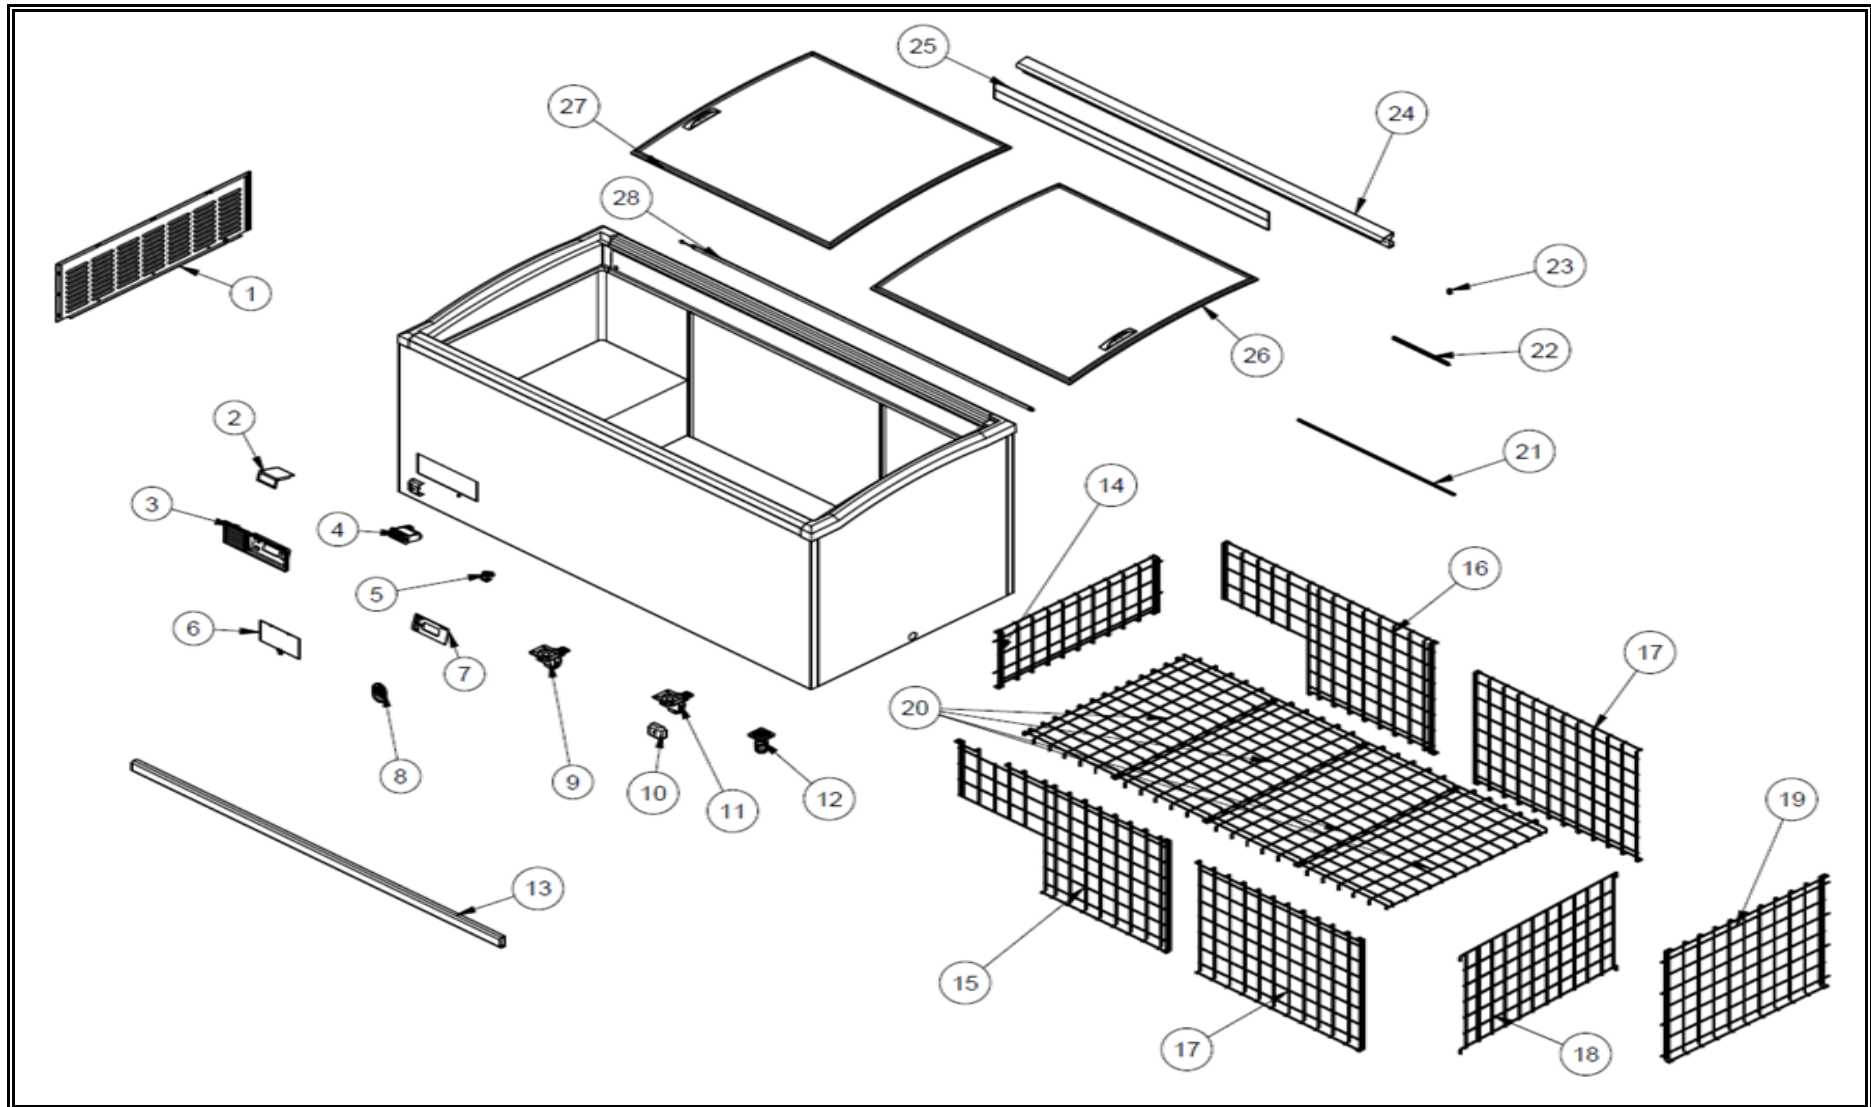

7072.0005

Onderdelen informatie
Erzatzteil information
Spare part information
Information de pièces

POS:	Art.No.:	Omschrijving:	Aantal:
1		SIDE SHUTTER	
2		THERMOSTAT SHEET	
3		CONTROL PANEL	
4	CS9338.4200	THERMOSTAT	
5	CS9338.4210	ON-OFF SWITCH	
6		CONTROL PANEL COVER	
7		CONTROL PANEL LABEL	
8		PROBE COVER	
9		WHEEL BRAKE	
10	CS9338.4212	BUMPER FINISH	
11		WHEEL WITHOUT BRAKE	
12	CS9338.4218	ADJUSTABLE FEET	
13		BUMPER	
14		WIRE SHELF LEFT	
15		WIRE SHELF FRONT	
16		WIRE SHELF BACK	
17		WIRE SHELF WALL	
18		SEPERATOR	
19		WIRE SHELF RIGHT	
20		SHELF	
21		SLIP GASKET	
22		GLASS GASKET	
23		LED HOLDER	
24		LED MOUNTING SHEET	
25	CS9338.4240	PRICE LABEL PROFILE	
26		BOTTOM GLASS	
27	CS9338.4248	TOP GLASS	
28	CS9338.4264	LED	
29		CHASSIS	
30	CS9338.4220	COMPRESSOR	
31	CS9338.4222	CONDENSER	
32	CS9338.4208	DRAYER	
33		PROPELLER	
34		FAN MOTOR	
35		FAN FOOT	
36	CS9338.4208	DRIVER	
37		FRONT HOOD SHEET	
38		HOOD SHEET	