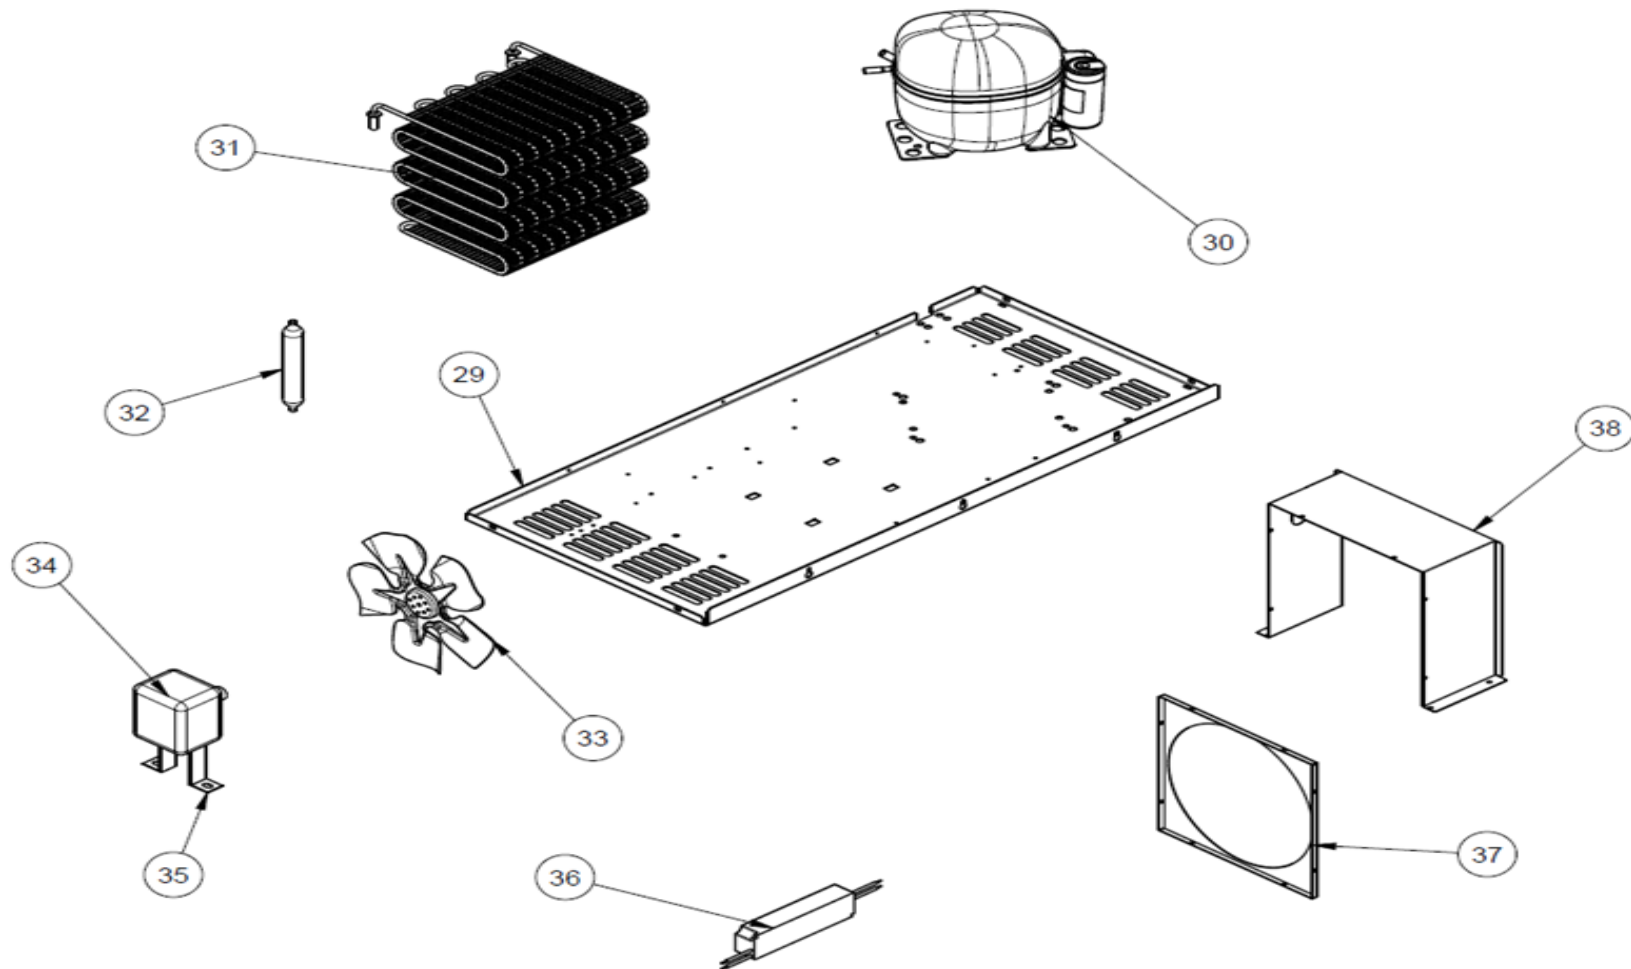

7072.0005

Onderdelen informatie
Erzatzteil information
Spare part information
Information de pièces

POS:	Art.No.:	Omschrijving:	Aantal:
1		SIDE SHUTTER	
2		THERMOSTAT SHEET	
3		CONTROL PANEL	
4	CS9338.4200	THERMOSTAT	
5	CS9338.4210	ON-OFF SWITCH	
6		CONTROL PANEL COVER	
7		CONTROL PANEL LABEL	
8		PROBE COVER	
9		WHEEL BRAKE	
10	CS9338.4212	BUMPER FINISH	
11		WHEEL WITHOUT BRAKE	
12	CS9338.4218	ADJUSTABLE FEET	
13		BUMPER	
14		WIRE SHELF LEFT	
15		WIRE SHELF FRONT	
16		WIRE SHELF BACK	
17		WIRE SHELF WALL	
18		SEPERATOR	
19		WIRE SHELF RIGHT	
20		SHELF	
21		SLIP GASKET	
22		GLASS GASKET	
23		LED HOLDER	
24		LED MOUNTING SHEET	
25	CS9338.4240	PRICE LABEL PROFILE	
26		BOTTOM GLASS	
27	CS9338.4248	TOP GLASS	
28	CS9338.4264	LED	
29		CHASSIS	
30	CS9338.4220	COMPRESSOR	
31	CS9338.4222	CONDENSER	
32	CS9338.4208	DRAYER	
33		PROPELLER	
34		FAN MOTOR	
35		FAN FOOT	
36	CS9338.4208	DRIVER	
37		FRONT HOOD SHEET	
38		HOOD SHEET	