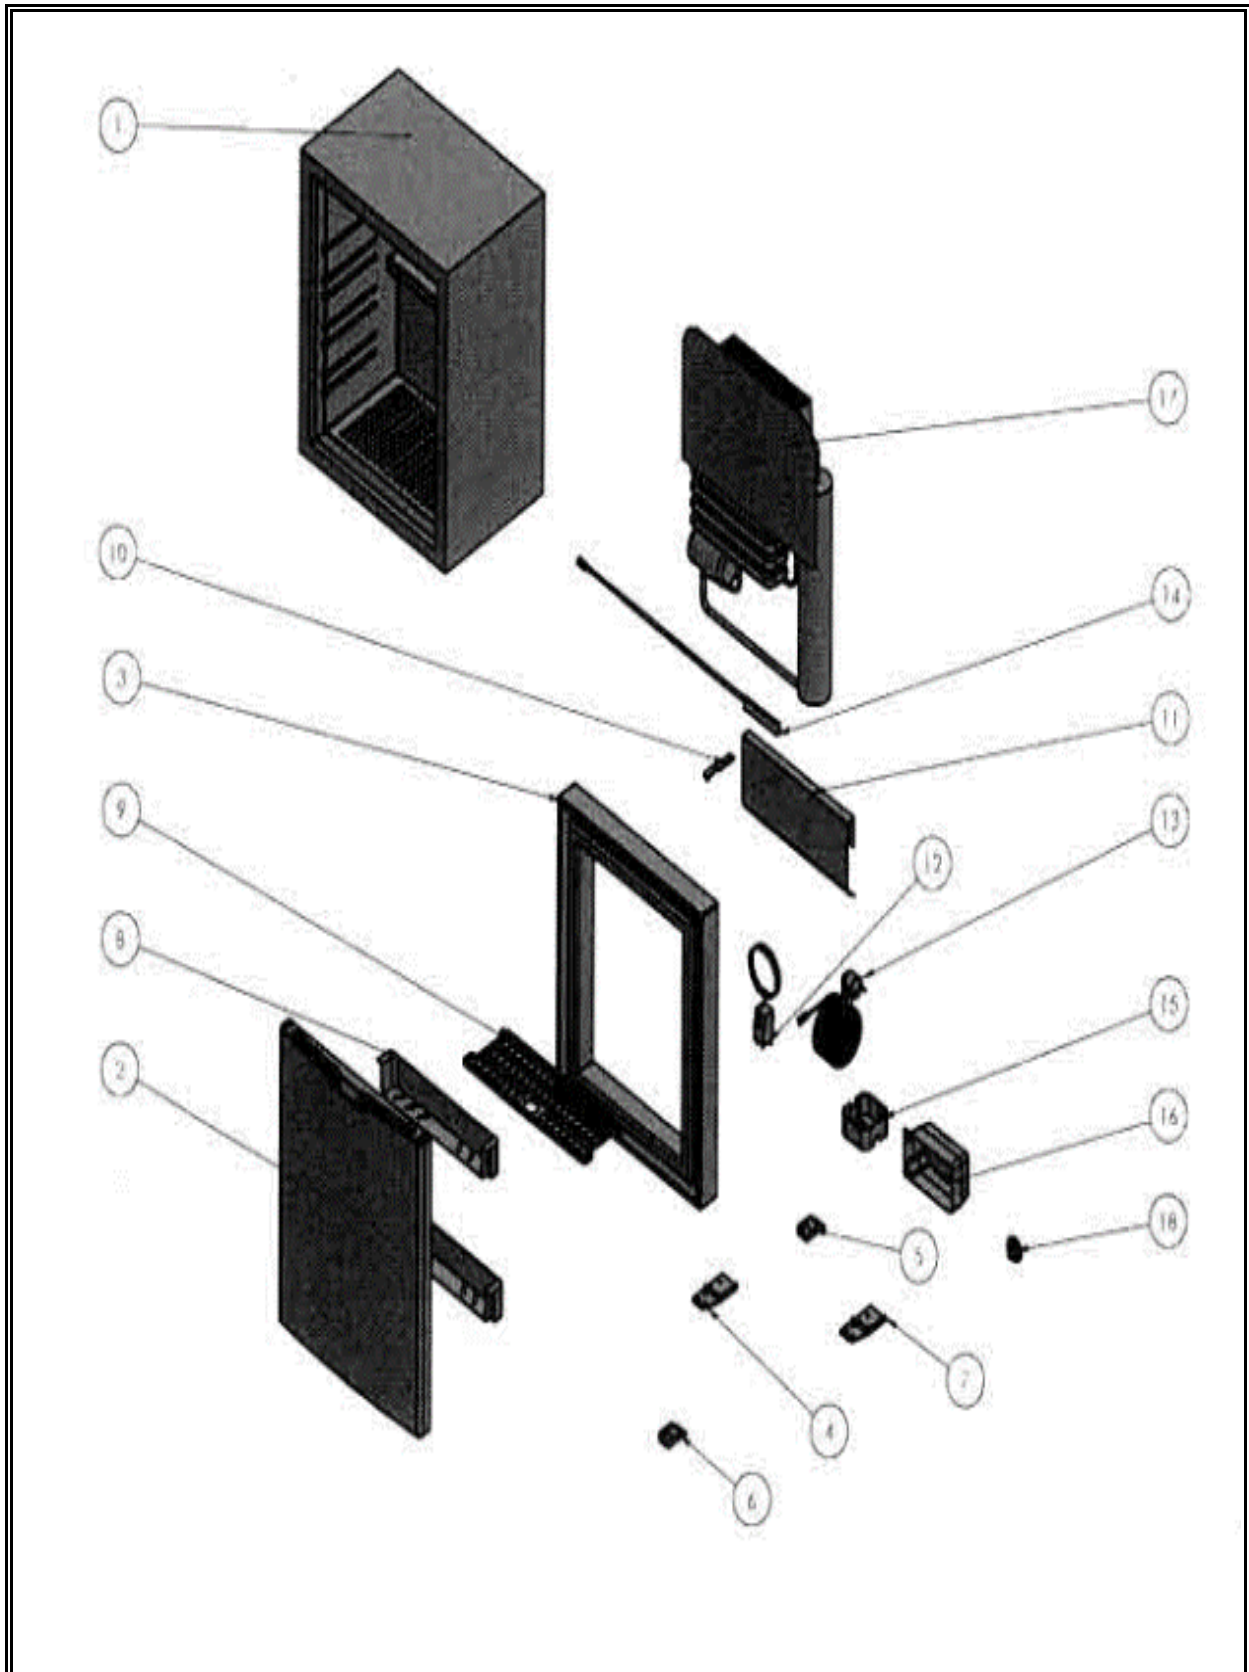

***7071.0030***

Onderdelen informatie  
Erzatzteil information  
Spare part information  
Information de pièces

POS:	Art.No.:	Omschrijving:	Aantal:
1	7071.0030-1	Body	
2	7071.0030-2	Solid Door	
3	7071.0030-3	Glass Door	
4	7071.0030-4	Front Foot - Right	
5	7071.0030-5	Back Foot - Right	
6	7071.0030-6	Front Foot - Left	
7	7071.0030-7	Back Foot - Left	
8	7071.0030-8	Bottle Holder	
9	7071.0030-9	Shelf / Rack	
10	7071.0030-10	Hinge	
11	7071.0030-11	Aluminium Evap	
12	7071.0030-12	Thermostat	
13	7071.0030-13	Wire / Cable	
14	7071.0030-14	Resistance / Heating Coil	
15	7071.0030-15	Incensory	
16	7071.0030-16	Thermostat Housing	
17	7071.0030-17	Cooling Unit - Absorption System	
18	7071.0030-18	Thermostat Button	