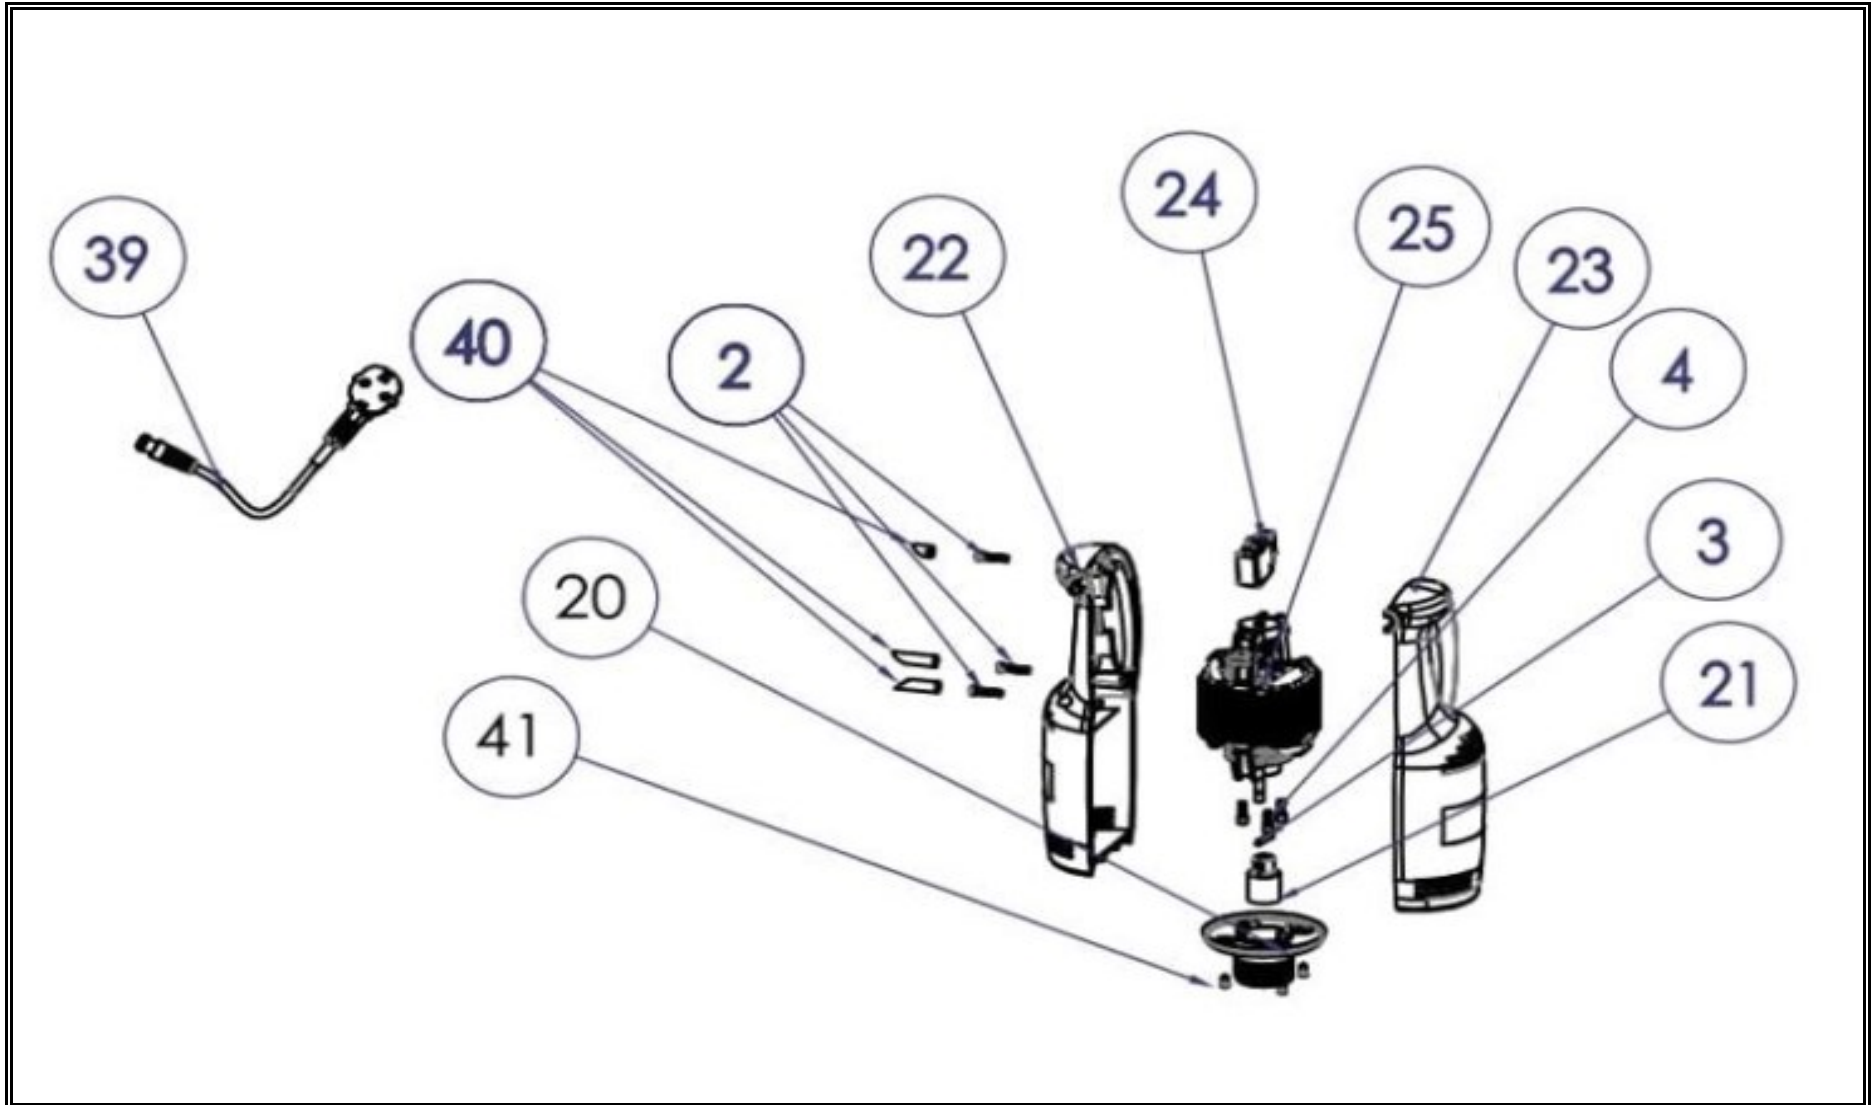

CombiSteel

7067.0005

v1.0

Onderdelen informatie
Erzatzteil information
Spare part information
Information de pièces

CombiSteel

7067.0005

Onderdelenlijst 7067.0005

POS:	Art.No.:	Omschrijving:	Aantal:
6	CS9356.0308	Bearing Seal	5
8	CS9356.0308	Bearing	3
11	CS9356.0302	Stainless Steel Blade (Small)	1
12	CS9356.0306	Sealing Gasket	1
13	CS9356.0306	Stainless Steel Sealing Guard	1
14	CS9356.0304	Stainless Steel Blade Guard (Small)	1
15		Stainless Steel Arm (L25)	1
16		Shaft	1
17		Plastic Arm Nut	1
18		Aluminum Flange	1
19	CS9356.0310	Motor Transmitter - Male	1
20		Flange	1
21	CS9356.0310	Motor Transmitter - Female	1
22		Plastic Cover - Left Side	1
23		Plastic Cover - Right Side	1
24		Trigger Switch	1
25	CS9356.0314	Motor	1
26	CS9356.0306	Shaft Seal	1
38		Bearing Thrust Plate	1
39		Plug-in	1
40		Screw Cover	1