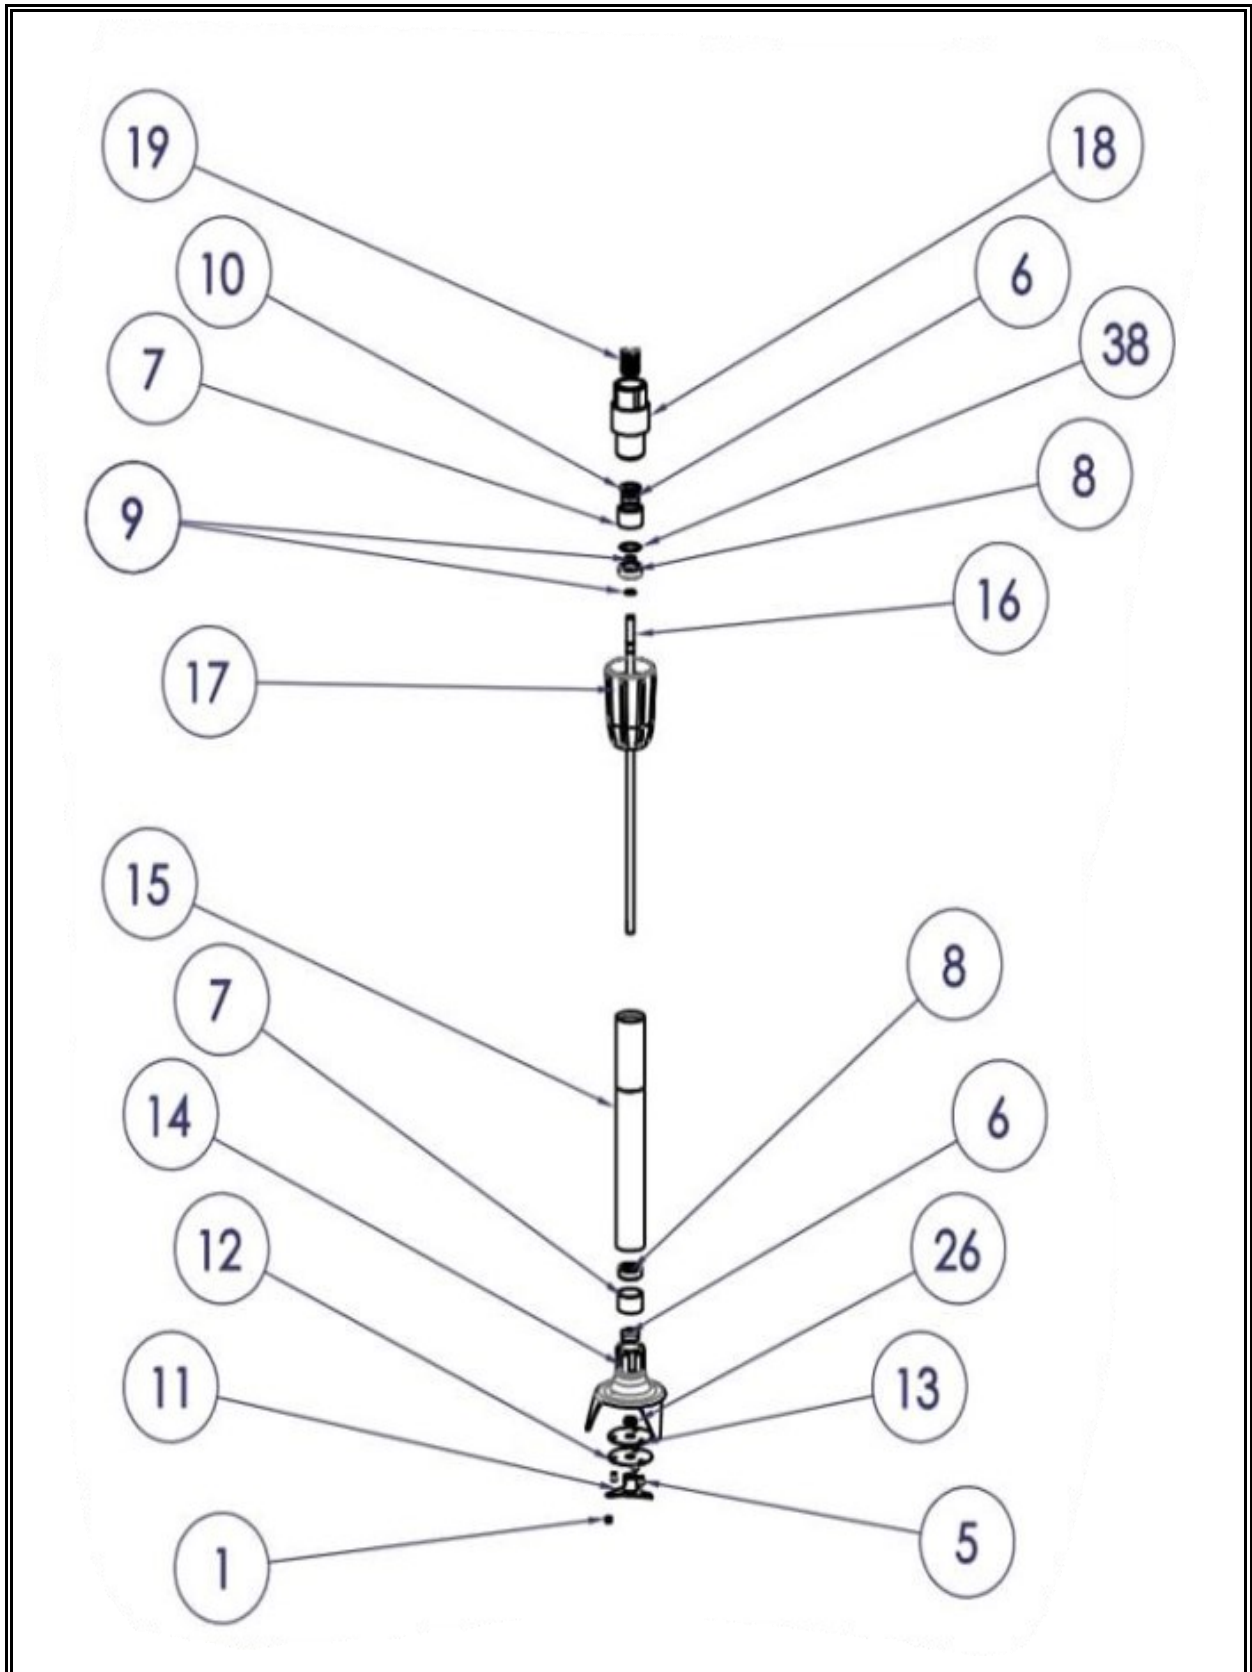

CombiSteel

7067.0005

v1.0

Onderdelen informatie
Erzatzteil information
Spare part information
Information de pièces

CombiSteel

7067.0005

Onderdelenlijst 7067.0005

POS:	Art.No.:	Omschrijving:	Aantal:
6	CS9356.0308	Bearing Seal	5
8	CS9356.0308	Bearing	3
11	CS9356.0302	Stainless Steel Blade (Small)	1
12	CS9356.0306	Sealing Gasket	1
13	CS9356.0306	Stainless Steel Sealing Guard	1
14	CS9356.0304	Stainless Steel Blade Guard (Small)	1
15		Stainless Steel Arm (L25)	1
16		Shaft	1
17		Plastic Arm Nut	1
18		Aluminum Flange	1
19	CS9356.0310	Motor Transmitter - Male	1
20		Flange	1
21	CS9356.0310	Motor Transmitter - Female	1
22		Plastic Cover - Left Side	1
23		Plastic Cover - Right Side	1
24		Trigger Switch	1
25	CS9356.0314	Motor	1
26	CS9356.0306	Shaft Seal	1
38		Bearing Thrust Plate	1
39		Plug-in	1
40		Screw Cover	1