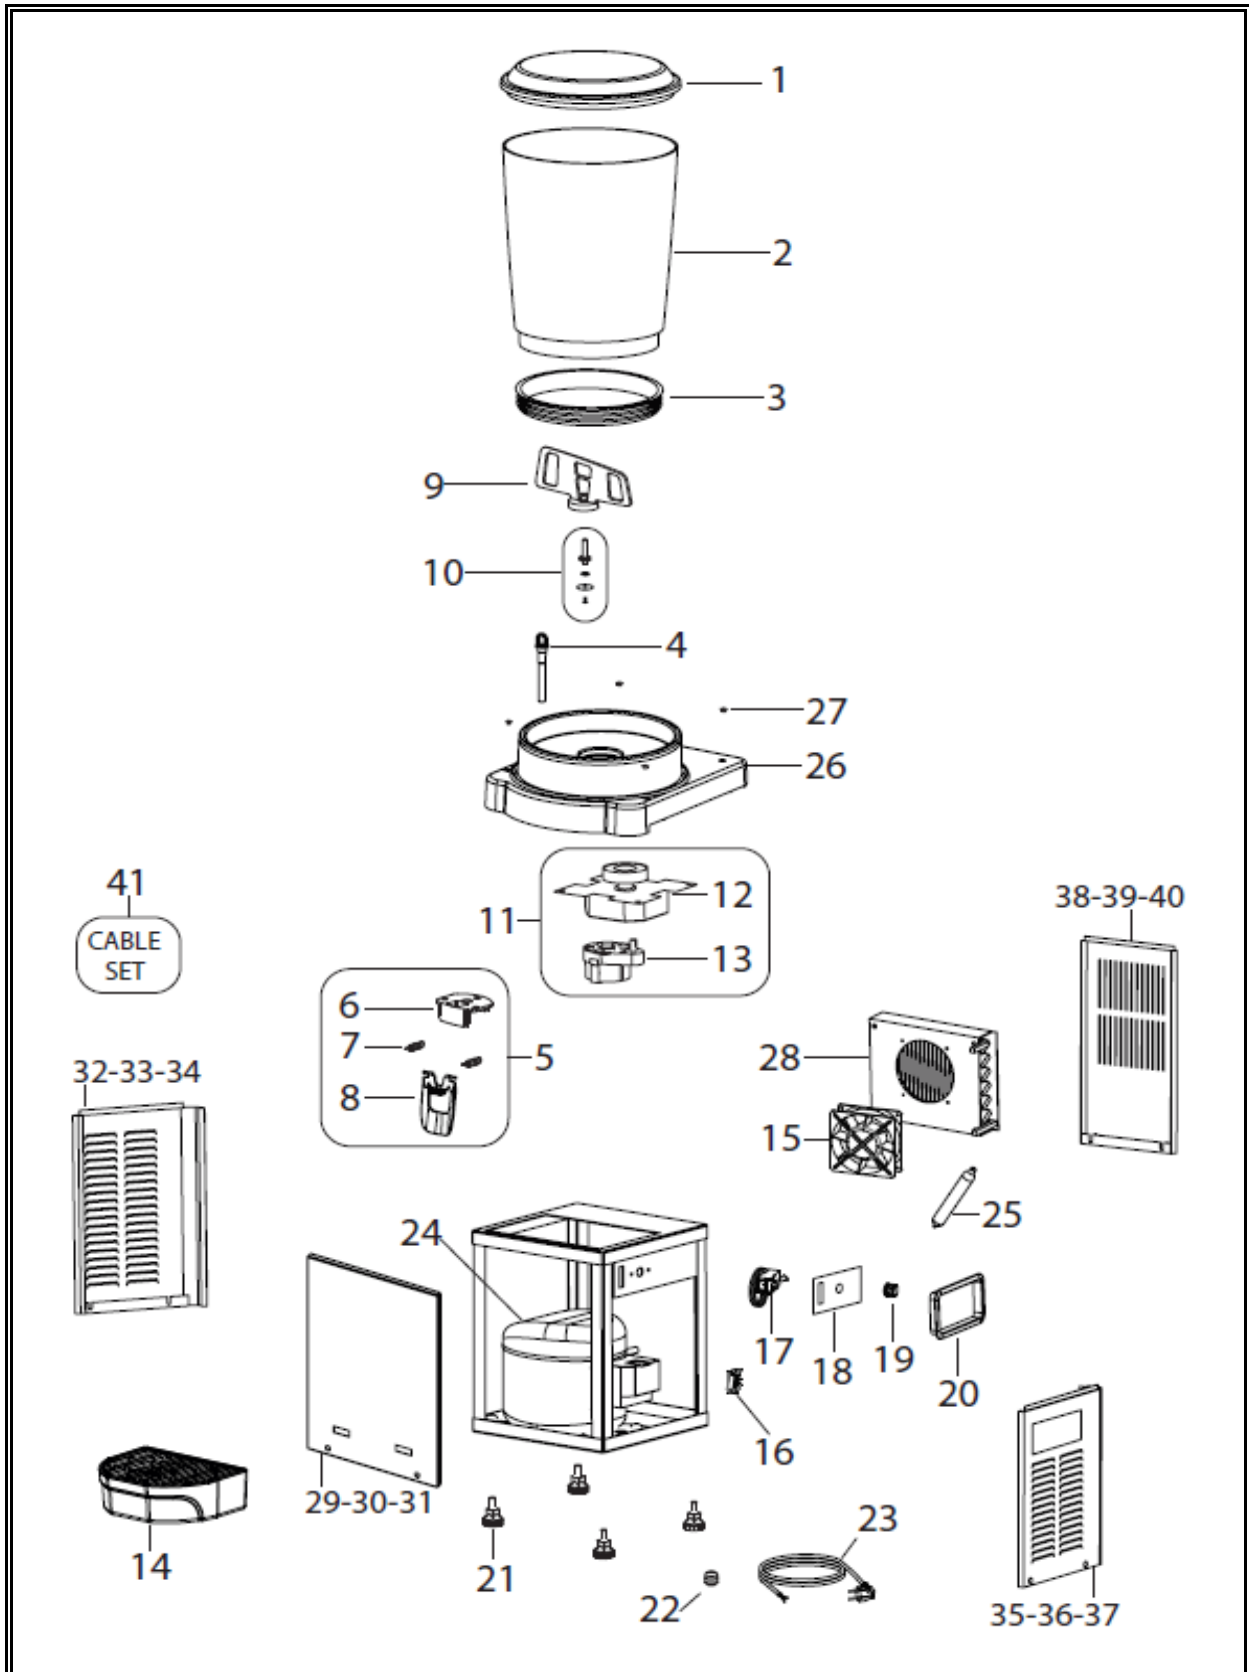

7065.0020

Onderdelen informatie
Erzatzteil information
Spare part information
Information de pièces

POS:	Art.No.:	Omschrijving:	Aantal:
1	9051.2300	10 L. TRANSPARENT BOWL COVER	
2	9051.2298	10 L. BOWL	
3	9051.2302	GASKET	
4	9051.2304	TAP HOSE	
5		NEW TAP SET	
6	9051.2130	TAP BODY	
7	9051.2096	CL.ASSICAL/PANORAMIC COIL SPRING	
8	9051.2308	NEW TAP HANDLE	
9	9051.2310	10 L. MIXING PALETTE	
10	9051.2312	MIXING SCHAFT COMPLETE	
11	9051.2210	MIXING MOTOR COMPLETE	
12	9051.2314	MIXING MOTOR WEDGE COMPLETE	
13	9051.2034	30RPM MOTOR SHEET	
14	9051.2354	DRIP TRAY SET NEW	
15	9051.2070	SQUARE FAN 120x120x38	
16	9051.2178	MONO SWITCH WITHOUT LIGHT	
17	9051.2098	THERMOSTAT	
18		10 L. THERMOSTAT TAG	
19	9051.2184	THERMOSTAT BUTTON	
20		10 L. FRAME FOR SWITCH SET	
21	9051.2040	MACHINE FOOT (1 PC)	
22	9051.2066	CABLE ROAD PG7	
23	9051.2052	CABLE PLUGGED 3x0,75 2 mt.	
24	9051.2192	10 L. COMPRESSOR	
25	9051.2006	13,5 GR FILTER	
26		10 L. TABLE TOP SET	
27	9051.2320	10 L. TABLE TOP SCREW	
28		10 L. RADIATOR	
29		10 L. FRONT COVER YELLOW	
30		10 L. FRONT COVER BLACK	
31		10 L. FRONT COVER INOX	
32		10 L. RIGHT COVER YELLOW	
33		10 L. RIGHT COVER BLACK	
34		10 L. RIGHT COVER INOX	
35		10 L. LEFT COVER YELLOW	
36		10 L. LEFT COVER BLACK	
37		10 L. LEFT COVER INOX	
38		10 L. BACK COVER YELLOW	
39		10 L. BACK COVER BLACK	
40		10 L. BACK COVER INOX	
41		10 L. CABLE SET	