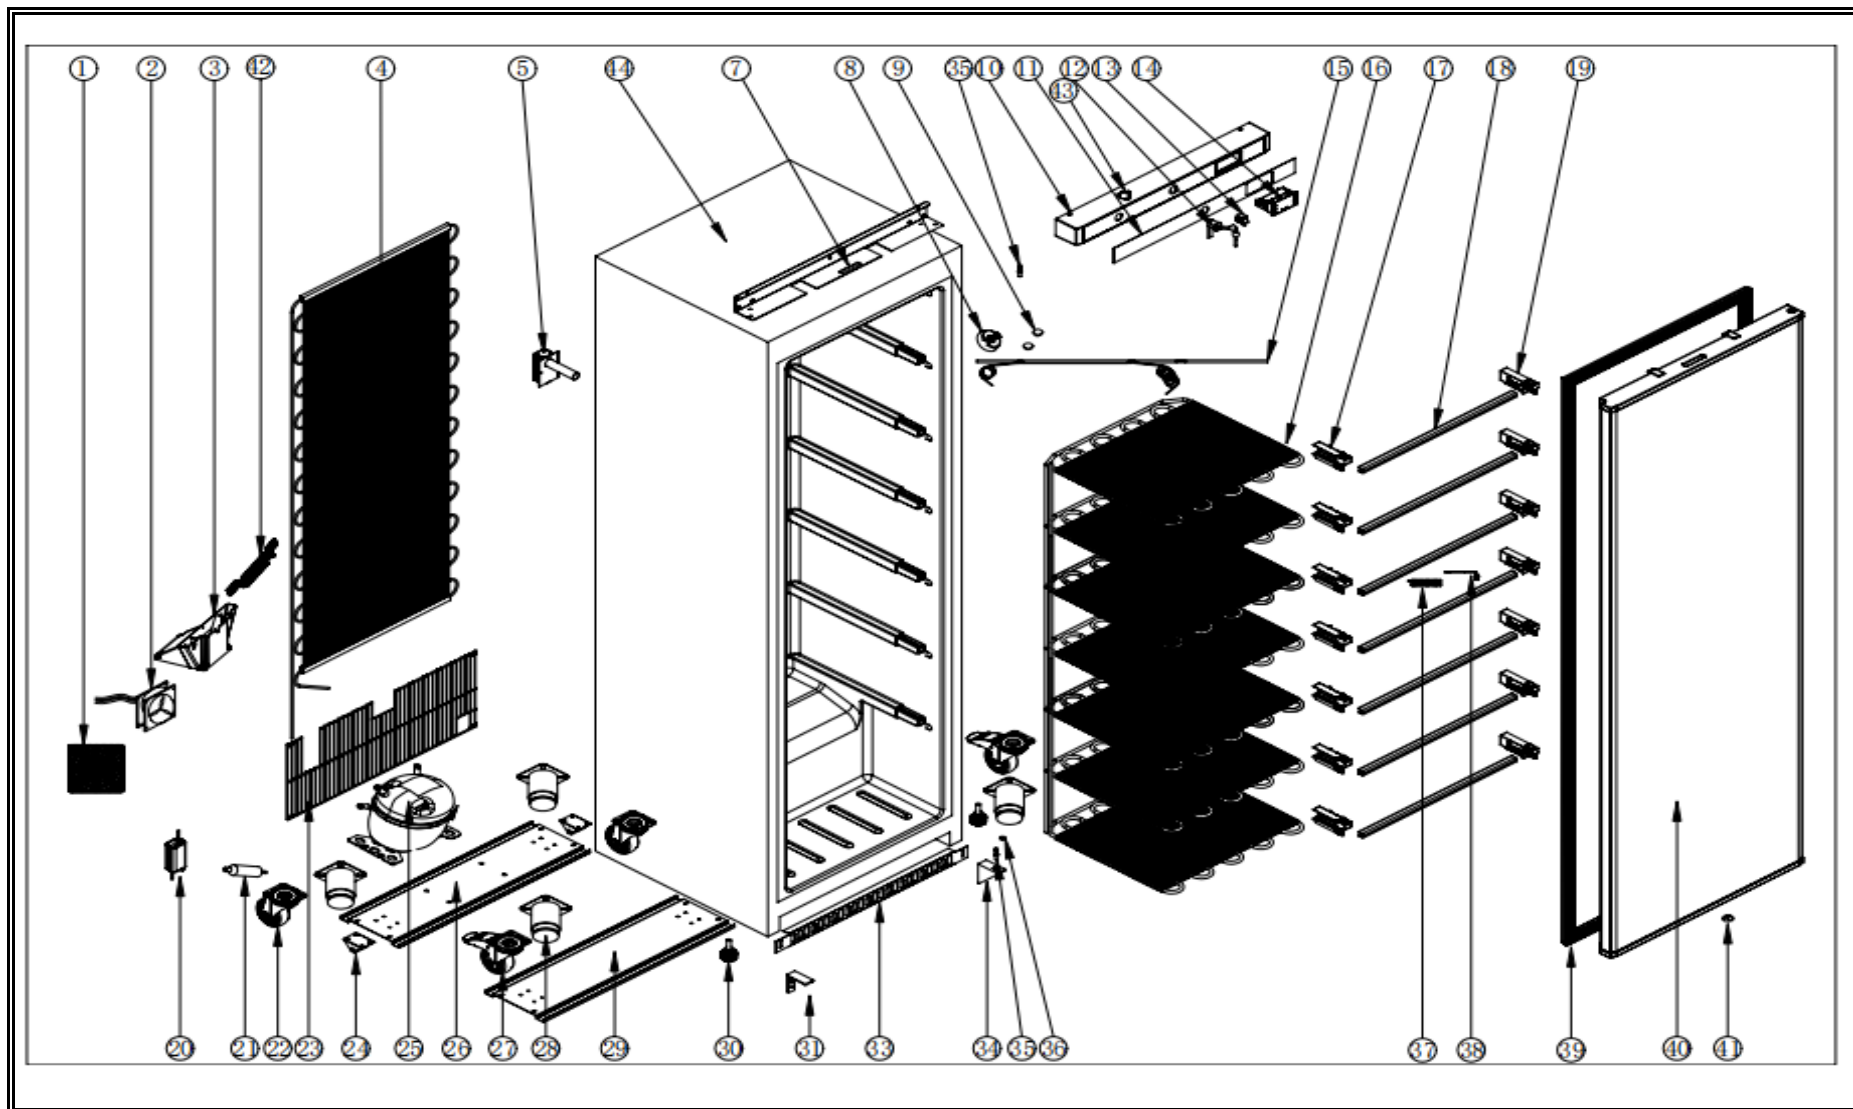

# ecofrost

**7063.0090**

**v1.0**

Onderdelen informatie  
Erzatzteil information  
Spare part information  
Information de pièces

POS:	Art.No.:	Omschrijving:	Aantal:
1		Net cover	1
2	CS9338.8032	Condenser fan	1
3		Condenser fan cover	1
4		Condenser	1
5		air pressure balance valve kit	1
7		Body	1
8		pressure Balance valve holder	1
9		cover for pressure Balance valve holder	2
10	CS9338.8034	Control panel	1
11	CS9338.8034	Control panel label	1
12	CS9338.8008	Lock with 2 keys	1
13	CS9338.8002	Door switch	1
14	CS9338.8064	Thermostat DT-02	1
15		Sunction tube set	1
16		Freezer evaporator	1
17		Evaporator holder left	7
18		Evaporator decorative strips	7
19		Evaporator holder right	7
20	CS9338.8036	Switching power supply	1
21		Dry filter	1
22		Big castor(without brake)	2
23		Engine room grid	1
24		Rollers	2
25		Compressor	1
26		Bottom plate of compressor	1
27		Big castor(with brake)	2
28		201# SS feet	4
29		Bottom plate	1
30	CS9338.8006	Feet	2
31	CS9338.8048	Door support for SS unit	1
31	CS9338.8042	Door support for white unit	1
33	CS9338.8050	Bottom panel-SS	1
33	CS9338.8052	Bottom panel-white	1
34	CS9338.8044	Right down hinge	1
35	CS9338.8026	Hinge axis/pivot	2
36	CS9338.8022	Nylon washer	1
37		Probe fixing cover	1
38	CS9338.8014	Senser/Probe/Thermistor	1
39	CS9338.8020	Door gasket	1
40		Foamed door-SS	1
40		Foamed door- white PCM	1
41	CS9338.8028	Foaming hole cover for door	1
42		Air guide net for condenser fan	1
43	CS9338.8012	Main switch	1

Onderdelenlijst 7063.0090

POS:	Art.No.:	Omschrijving:	Aantal:
------	----------	---------------	---------

The logo for ecofrost features the word "ecofrost" in a bold, blue, sans-serif font. Above the letter "o" in "eco" is a stylized graphic consisting of a light blue arc and a dark blue four-pointed starburst.