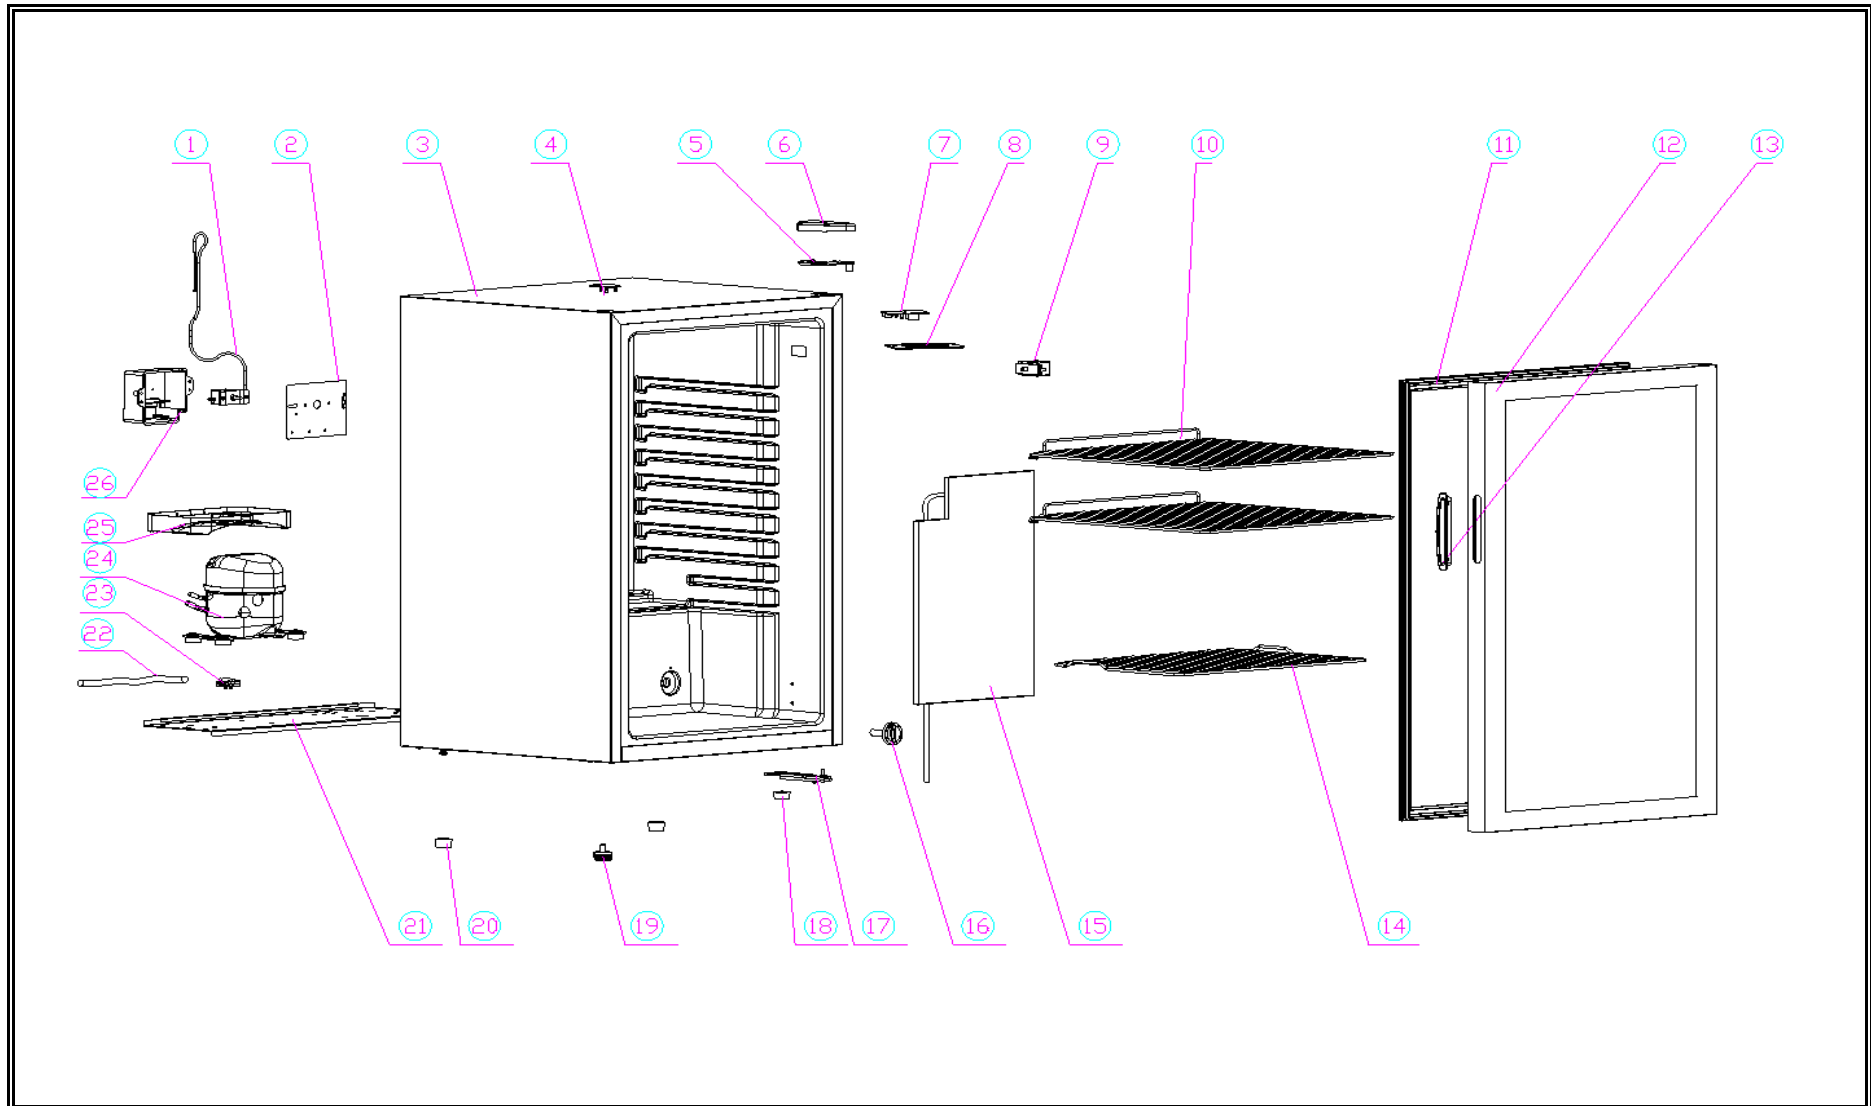

7013.2570

Onderdelen informatie
Erzatzteil information
Spare part information
Information de pièces

POS:	Art.No.:	Omschrijving:	Aantal:
1	CS9338.4118	Thermostat	1
2		Thermostat diaphragm	1
3		Cabinet	1
4	CS9338.4120	Upper hinge cover	1
5	CS9338.4120	Upper hinge	1
6	CS9338.4120	Hinge cover	1
7		Lamp plate (220V)	1
8		Lamp cover	1
9		Light switch (black)	1
10		Big shelf	2
11	CS9338.4116	Door seal	1
12		Door	1
13		Handle	2
14		Small shelf	1
15		Evaporator (R600a)	1
16		Knob	1
17	CS9338.4120	Bottom hinge	1
18		Short rubber feet 14MM	1
19		Adjustable rubber feet 17MM	2
20		Middle rubber feet	1
21		Compressor base board	1
22		VDE plug	1
23		Clamp	1
24		Compressor B43CB	1
25		Drip tray	1
26		Temperature control box	1