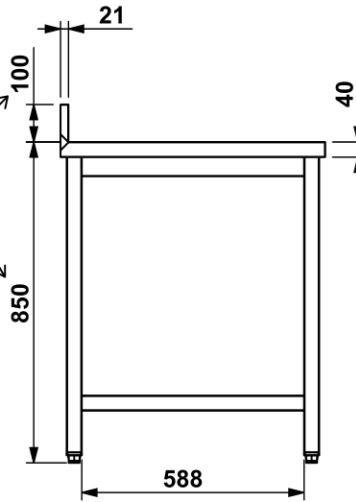

FIXED SIZE

DIMENSIONS

400 - 500 - 600 - 700 - 800 - 900 - 1000
1100 - 1200 - 1300 - 1400 - 1500 - 1600 - 1700 - 1800 - 1900 - 2000

DIMENSIONS
600 - 700

	Name - Surname	Tarih	Sign	Material	Revision Date		
	Drawn By	24.05.2024			24.05.2024		
Control				Stock Code	Drawing No	Page Nr	
Approval						1/1	A4
Scale	1:2	Drawing Description					
Part Name	WORK TABLE						