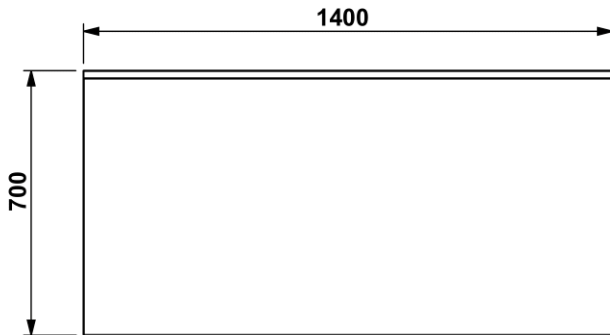

FIXED SIZE

DIMENSIONS

400 - 500 - 600 - 700 - 800 - 900 - 1000
1100 - 1200 - 1300 - 1400 - 1500 - 1600 - 1700 - 1800 - 1900 - 2000

DIMENSIONS
600 - 700

	Name - Surname	Tarih	Sign	Material	Revision Date		
	Drawn By	24.05.2024			24.05.2024		
Control				Stock Code	Drawing No	Page Nr	
Approval						1/1	A4
Scale	1:2	Drawing Description					
Part Name	WORK TABLE						